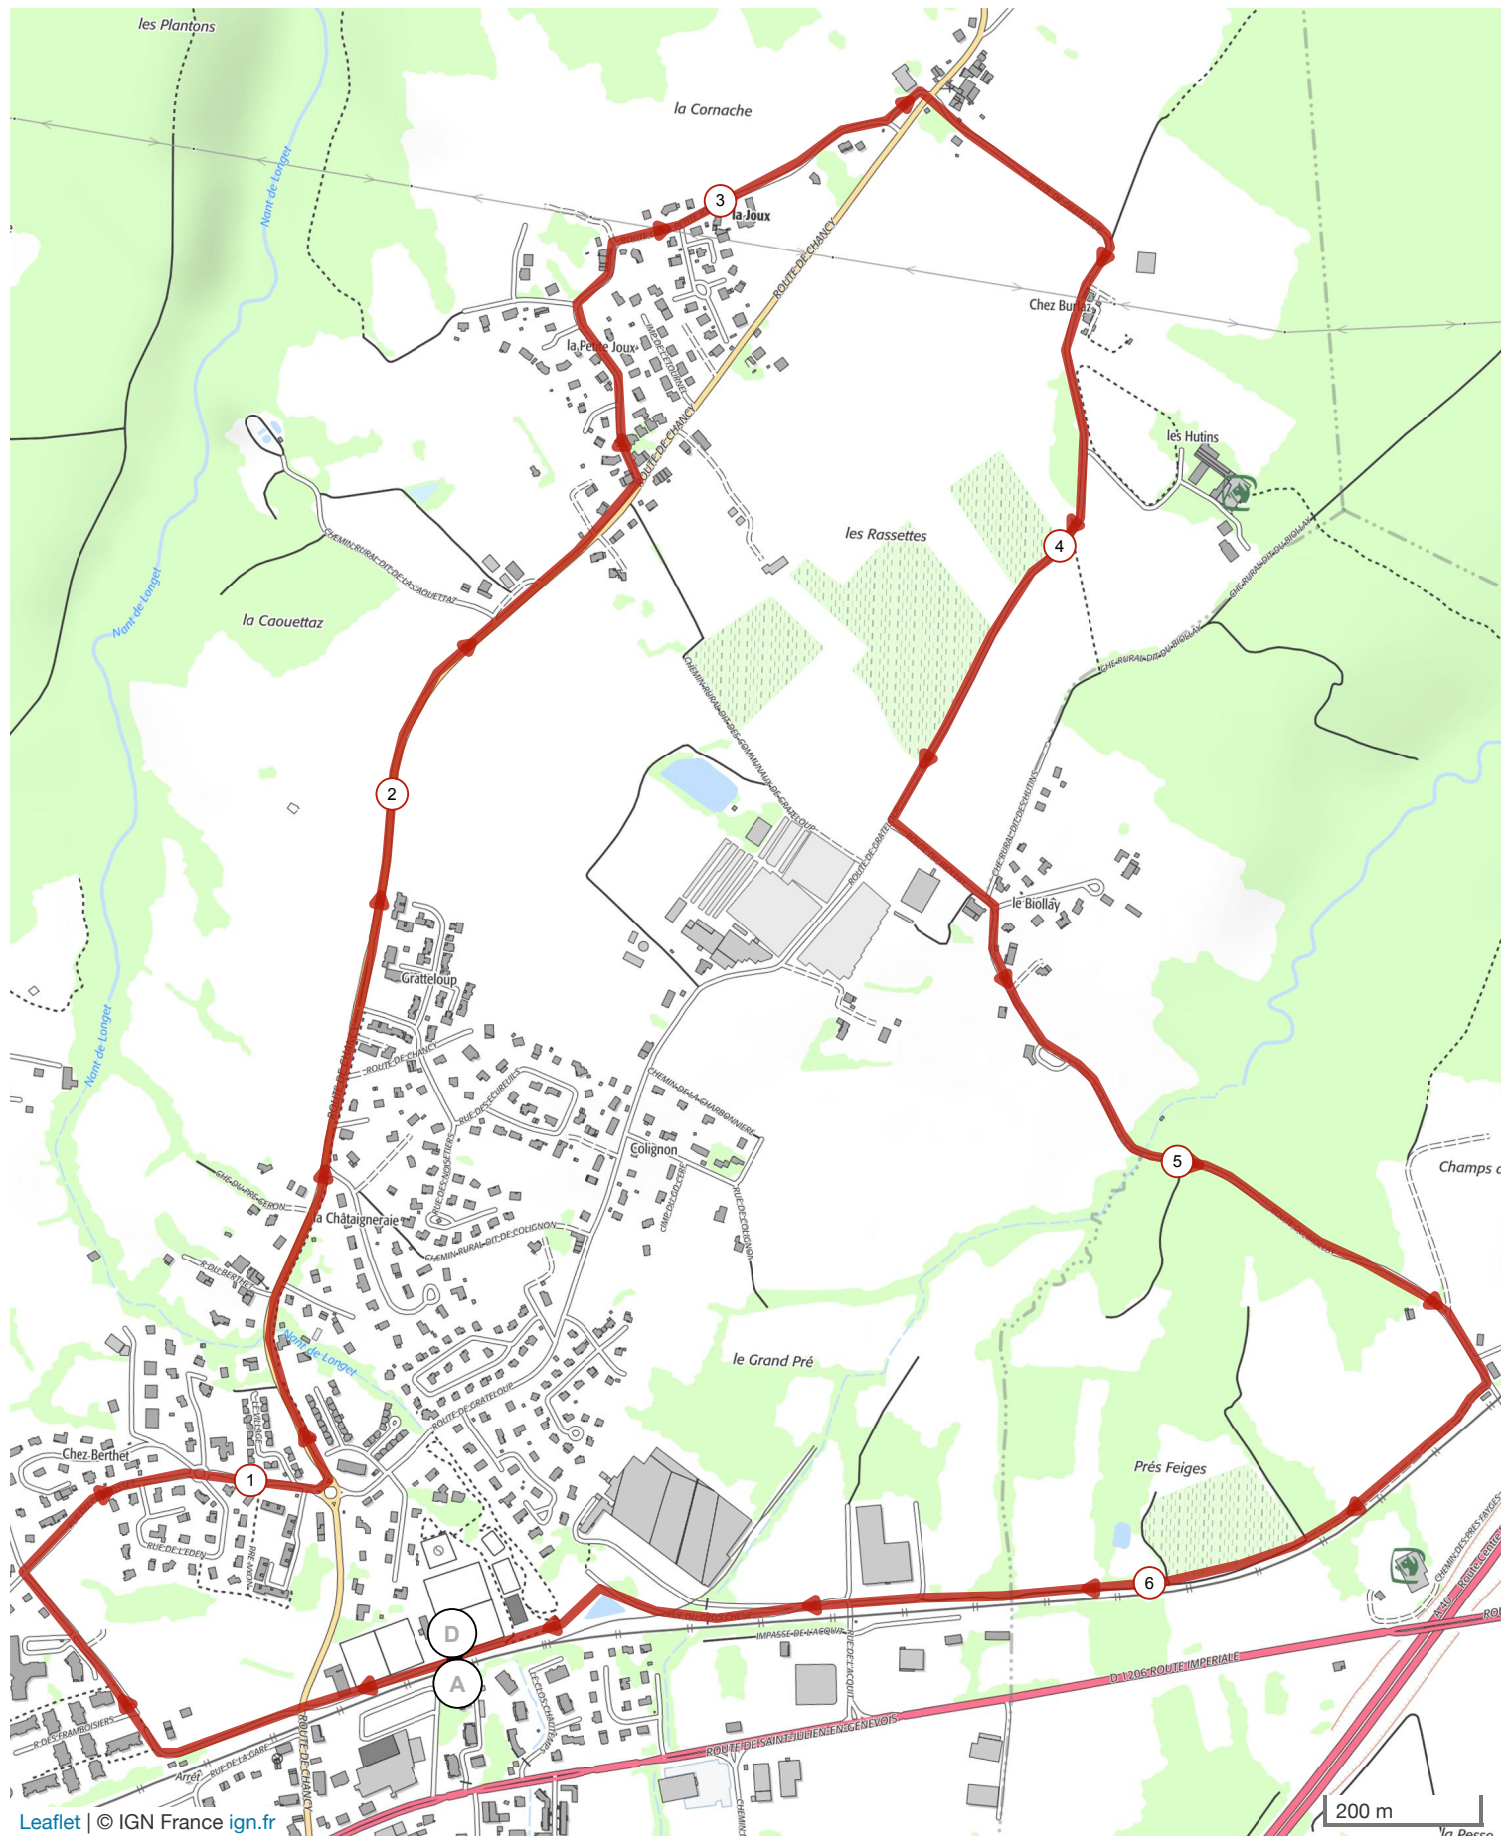

# # 8642580 | Course à pied - Route | Etape 2 - Valleiry - 2018

Valleiry -> Valleiry

6.902 km  $\uparrow$  40 m  $\downarrow$  40 m  $\blacktriangle$  440 m  $\blacktriangle$  472 m

Leaflet | © IGN France ign.fr

© 2018 Openrunner